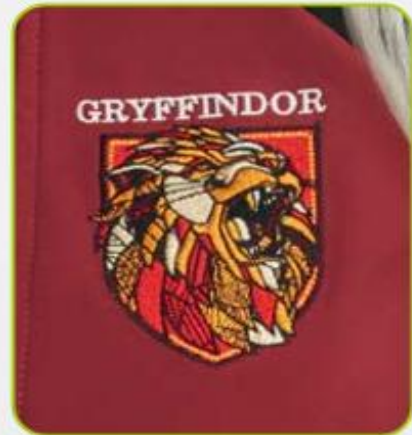

WIZARDING WORLD CHARACTERS, NAMES AND RELATED INDICIA ARE © & ™ WARNER BROS. ENTERTAINMENT INC. PUBLISHING RIGHTS © J.K.R.

MOD
HPTT | Chamarra
Harry Potter
ID **1161959** | verde
XCH | CH | M | G | XG
100% poliéster

a/vino
ID **1161960**

**Vino disponible también
en talla XXG**

1.

a.

COLORES
+