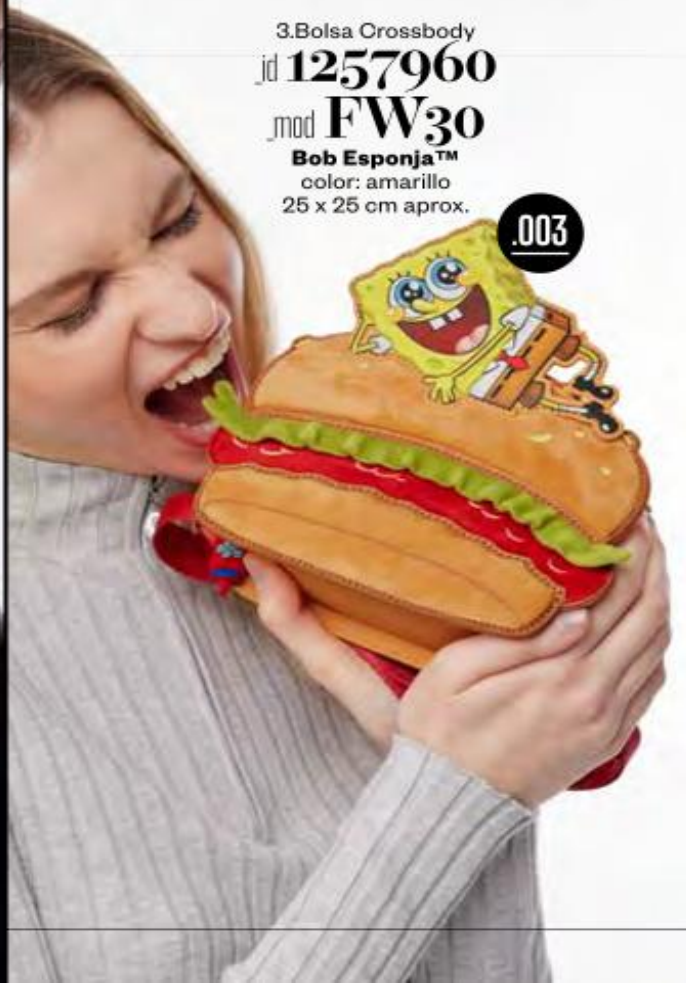

2. Bolsa Crossbody
 id **1222298**
 mod **BS13**
Bob Esponja™
 color: azul
 20 x 15 cm aprox.

.001

.002

3. Bolsa Crossbody
 id **1257960**
 mod **FW30**
Bob Esponja™
 color: amarillo
 25 x 25 cm aprox.

.003