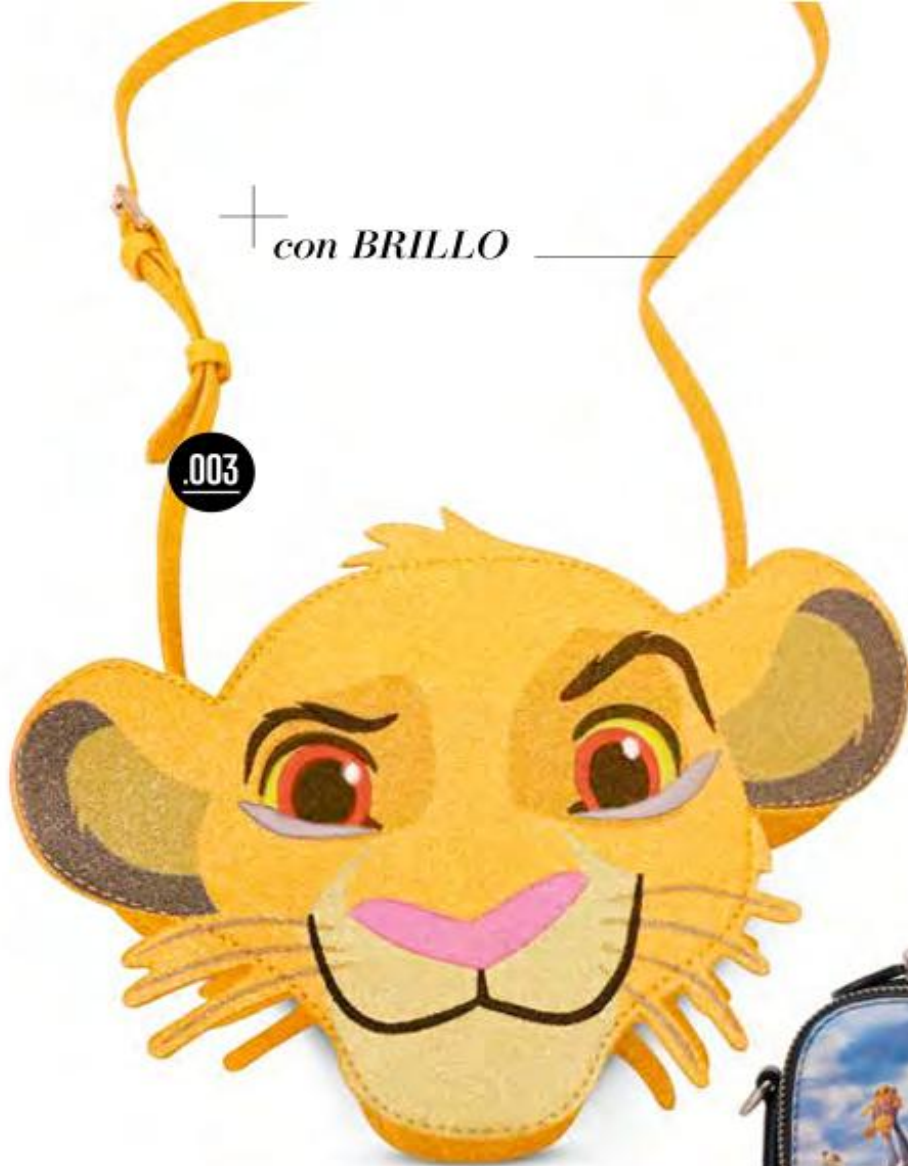

+ con BRILLO

.003

ACCESORIOS PRIMAVERA VERANO 2026

más
ESTILOS

3. Bolsa Crossbody

id **1149043**

mod **BAG1**

El Rey León

color: amarillo
25 x 23 cm aprox.